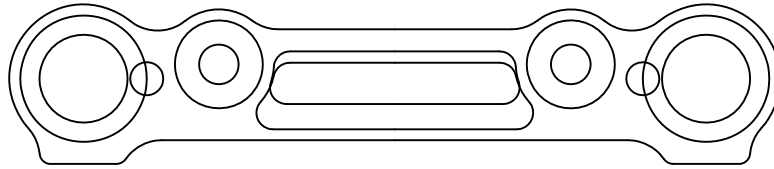

OT - UR804

x-ray 808 - REAR TOE-IN SET

INSERT REPLACEMENT OT-UR804/A (TOE 1,5-3,5)

Toe 3,5°
Anti-squat +2°

Toe 3,5°
Anti-squat 0°

Toe 1,5°
Anti-squat +2°

Toe 1,5°
Anti-squat 0°

INSERT REPLACEMENT OT-UR804/B (TOE 2,5)

Toe 2,5°
Anti-squat 0°

Toe 2,5°
Anti-squat +2°